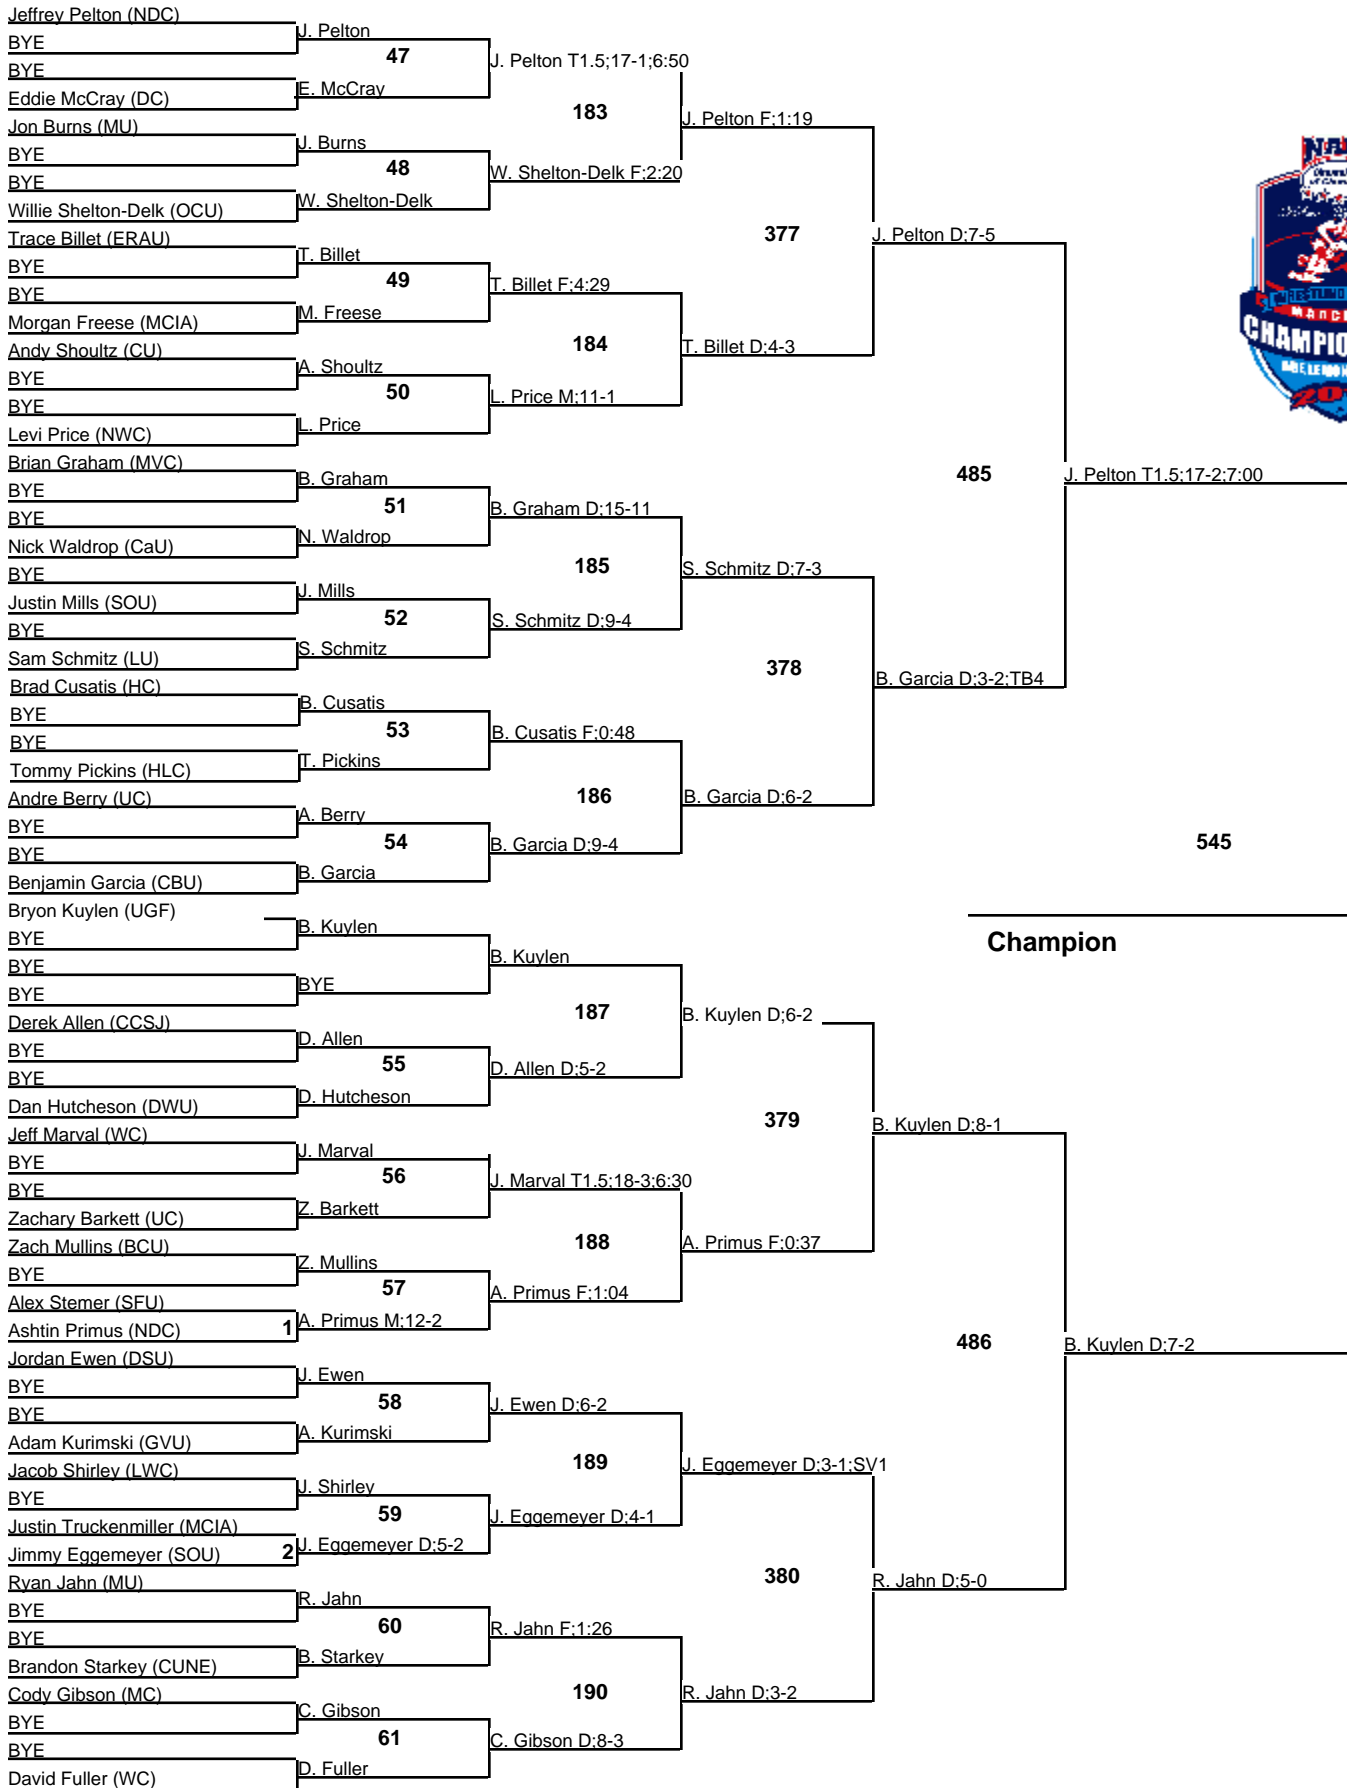

2010 NAIA Wrestling Championship

149
Championship

Champion