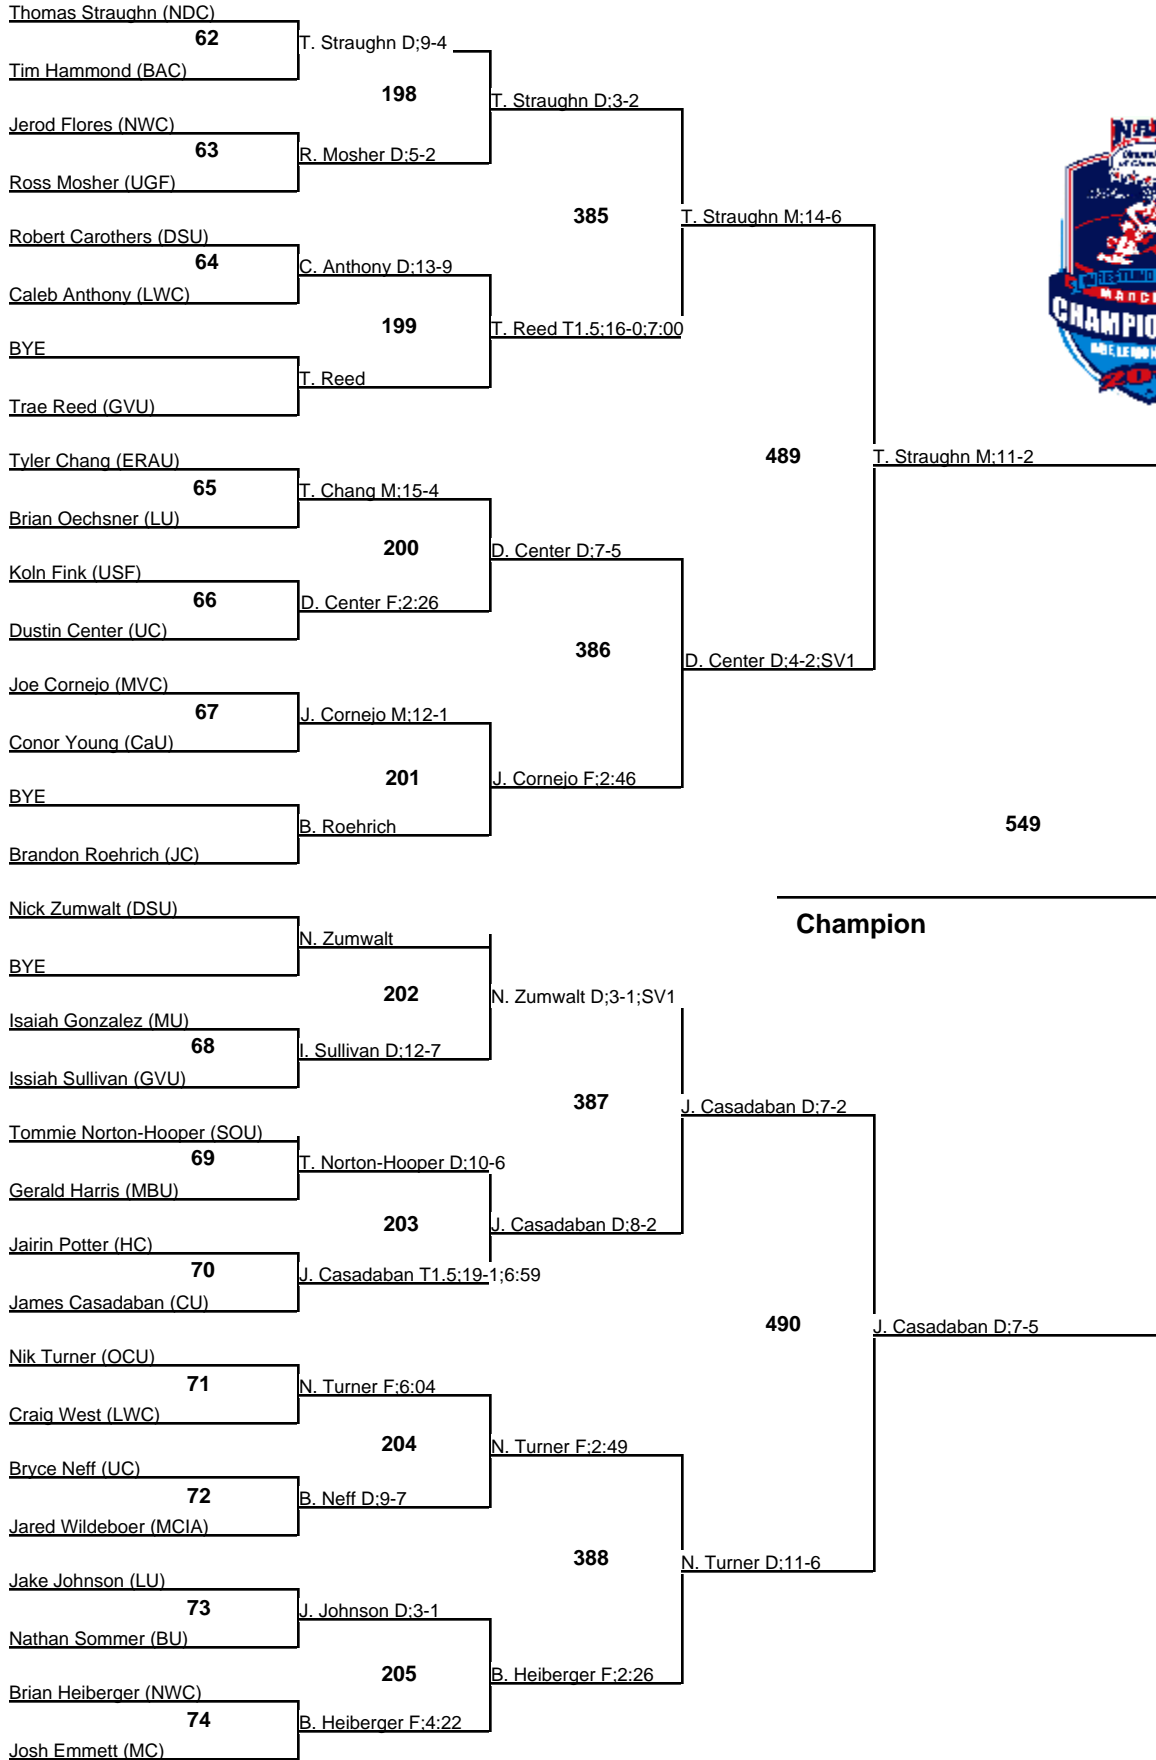

2010 NAIA Wrestling Championship

157
Championship